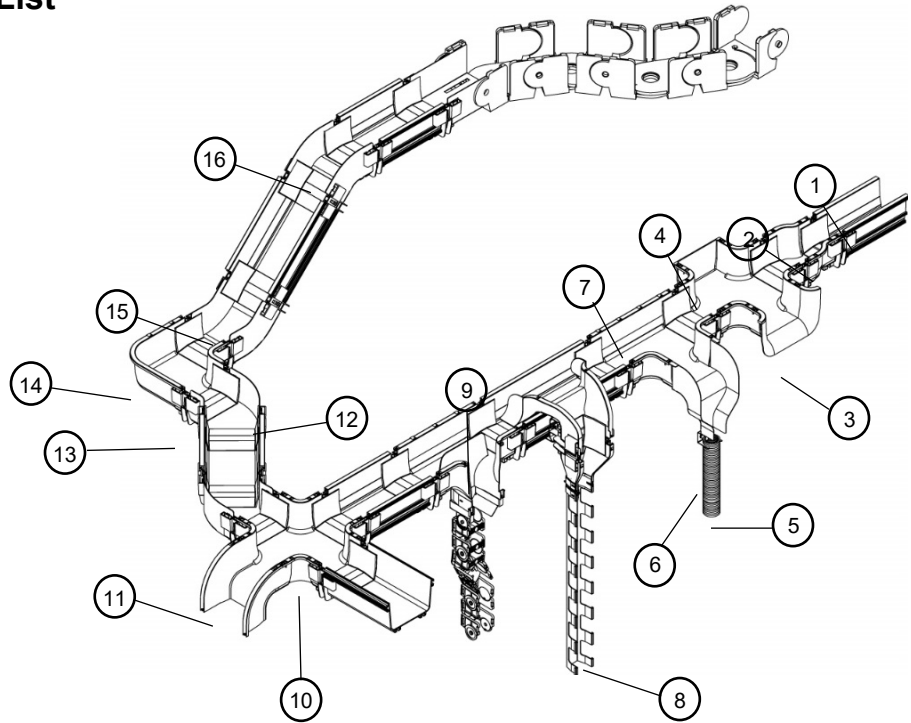

WaveTrax™ — Panduit FiberRunner Cross Reference

WaveTrax Diagram and Parts List

6' Trough

1. Reducer
2. Trumpet attachment
3. End cap
4. Flexible tube
5. Flexible tube attachment
6. T-transition
7. Slotted duct
8. Center drop
9. Intersection
10. Drop attachment
11. 45° Elbow
12. Coupling kit
13. L-transition
14. Upsweep (45° or 90°)
15. 45° Downsweep

2" x 2" Systems

Diagram No.	Description	Part Number		Cover/Lid	
		Panduit FiberRunner	Amphenol WaveTrax	Panduit FiberRunner	Amphenol WaveTrax
1	Trough (6' section)	S2X2YL6NM	027-2000-4206	IC2YL6	027-2000-4202
2	4" x 2" Reducer	FRF42YL	027-2000-4050	Included	027-2000-4051
3	Trumpet attachment	FTR2X2YL	027-2000-4275	N/A	N/A
4	End cap	FEC2X2YL	027-2000-4208	N/A	
5	2" Flexible tube	CLT150F-X3	027-2902-0020	N/A	
6	Flex tube attachment, single	FIDT2X2YL	027-2000-2016		
7	T-transition	FT2X2YL	027-2000-4210	Included	027-2000-4211
8	2" x 2" Vertical slotted duct	E2X2YL6	027-2000-4203	C2YL6	Included
9	Center drop	FVTHD2X2YL	027-1000-4227	Included	
10	Intersection	FFWC2X2YL	027-2000-4230	Included	027-2000-4231
11	Drop attachment	FOVRA2X2YL	027-2000-4277	Included	027-2000-4278
13	Coupling kit	FBC2X2YL	027-2000-4299	N/A	N/A
14	L-transition	FRA2X2YL	027-2000-4224	Included	027-2000-4225
15	45° Upsweep	FIV452X2YL	027-1000-4287	Included	
15	90° Upsweep	FIVRA2X2YL	027-1000-4273	Included	027-1000-4274
16	45° Downsweep	FOV452X2YL	027-1000-4288	Included	